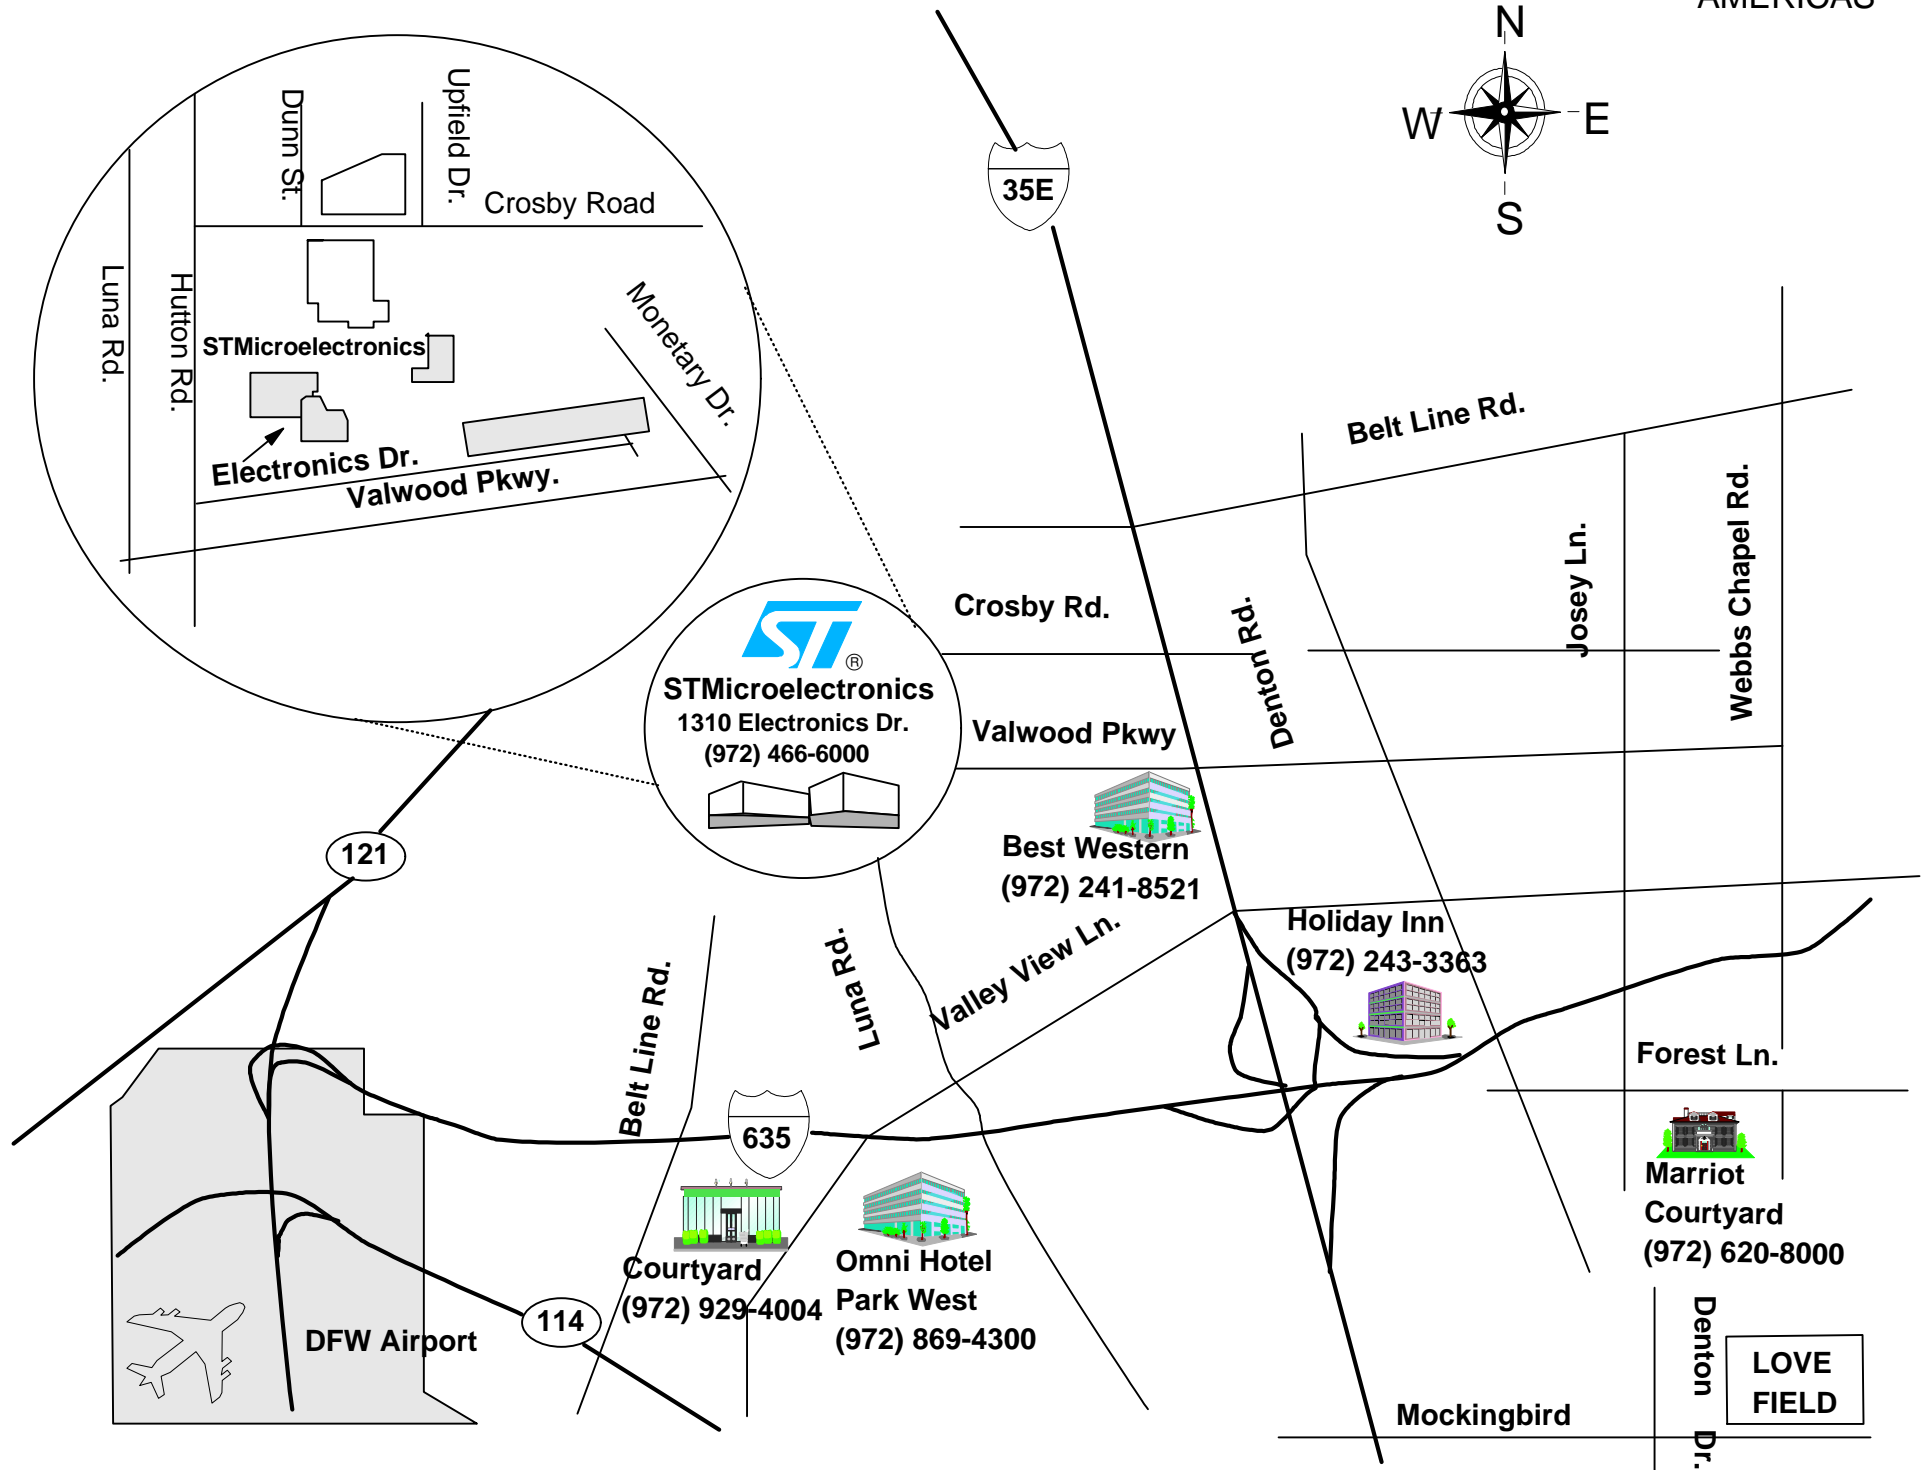

ST®
STMicroelectronics
1310 Electronics Dr.
(972) 466-6000

Crosby Rd.

Valwood Pkwy

Best Western
(972) 241-8521

Holiday Inn
(972) 243-3363

Marriot Courtyard
(972) 620-8000

Courtyard
(972) 929-4004

Omni Hotel Park West
(972) 869-4300

LOVE FIELD