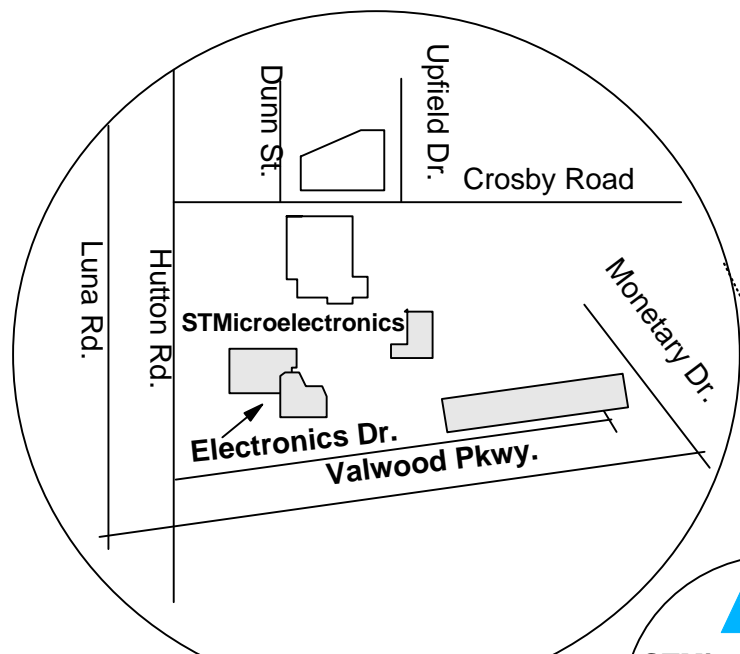

## DFW AIRPORT TO STMicroelectronics

Leave Airport via North Exit. Follow signs and take 635 East. Continue east to Luna Road Exit (Omni Park Hotel in southwest corner of intersection 635 & Luna). Take Luna Road North and follow to Valwood Parkway (approximately 2.5 miles (major cross streets Valley View). Turn right on Valwood parkway to first stop light (Hutton). Turn left passing in front of football stadium and fire station. Cross over bridge (just past fire station) and turn right on Electronics Drive to STMicroelectronics entrance, main building has 3 flag poles in front and the building will be identified at Electronics 1. Tell the receptionist whom you are here to see.

Visitor parking directly in front of main building entrance.

Omni Park West

**ST**<sup>®</sup>  
**STMicroelectronics**  
 1310 Electronics Dr.  
 (972) 466-6000

Crosby Rd.

Valwood Pkwy

**Best Western**  
 (972) 241-8521