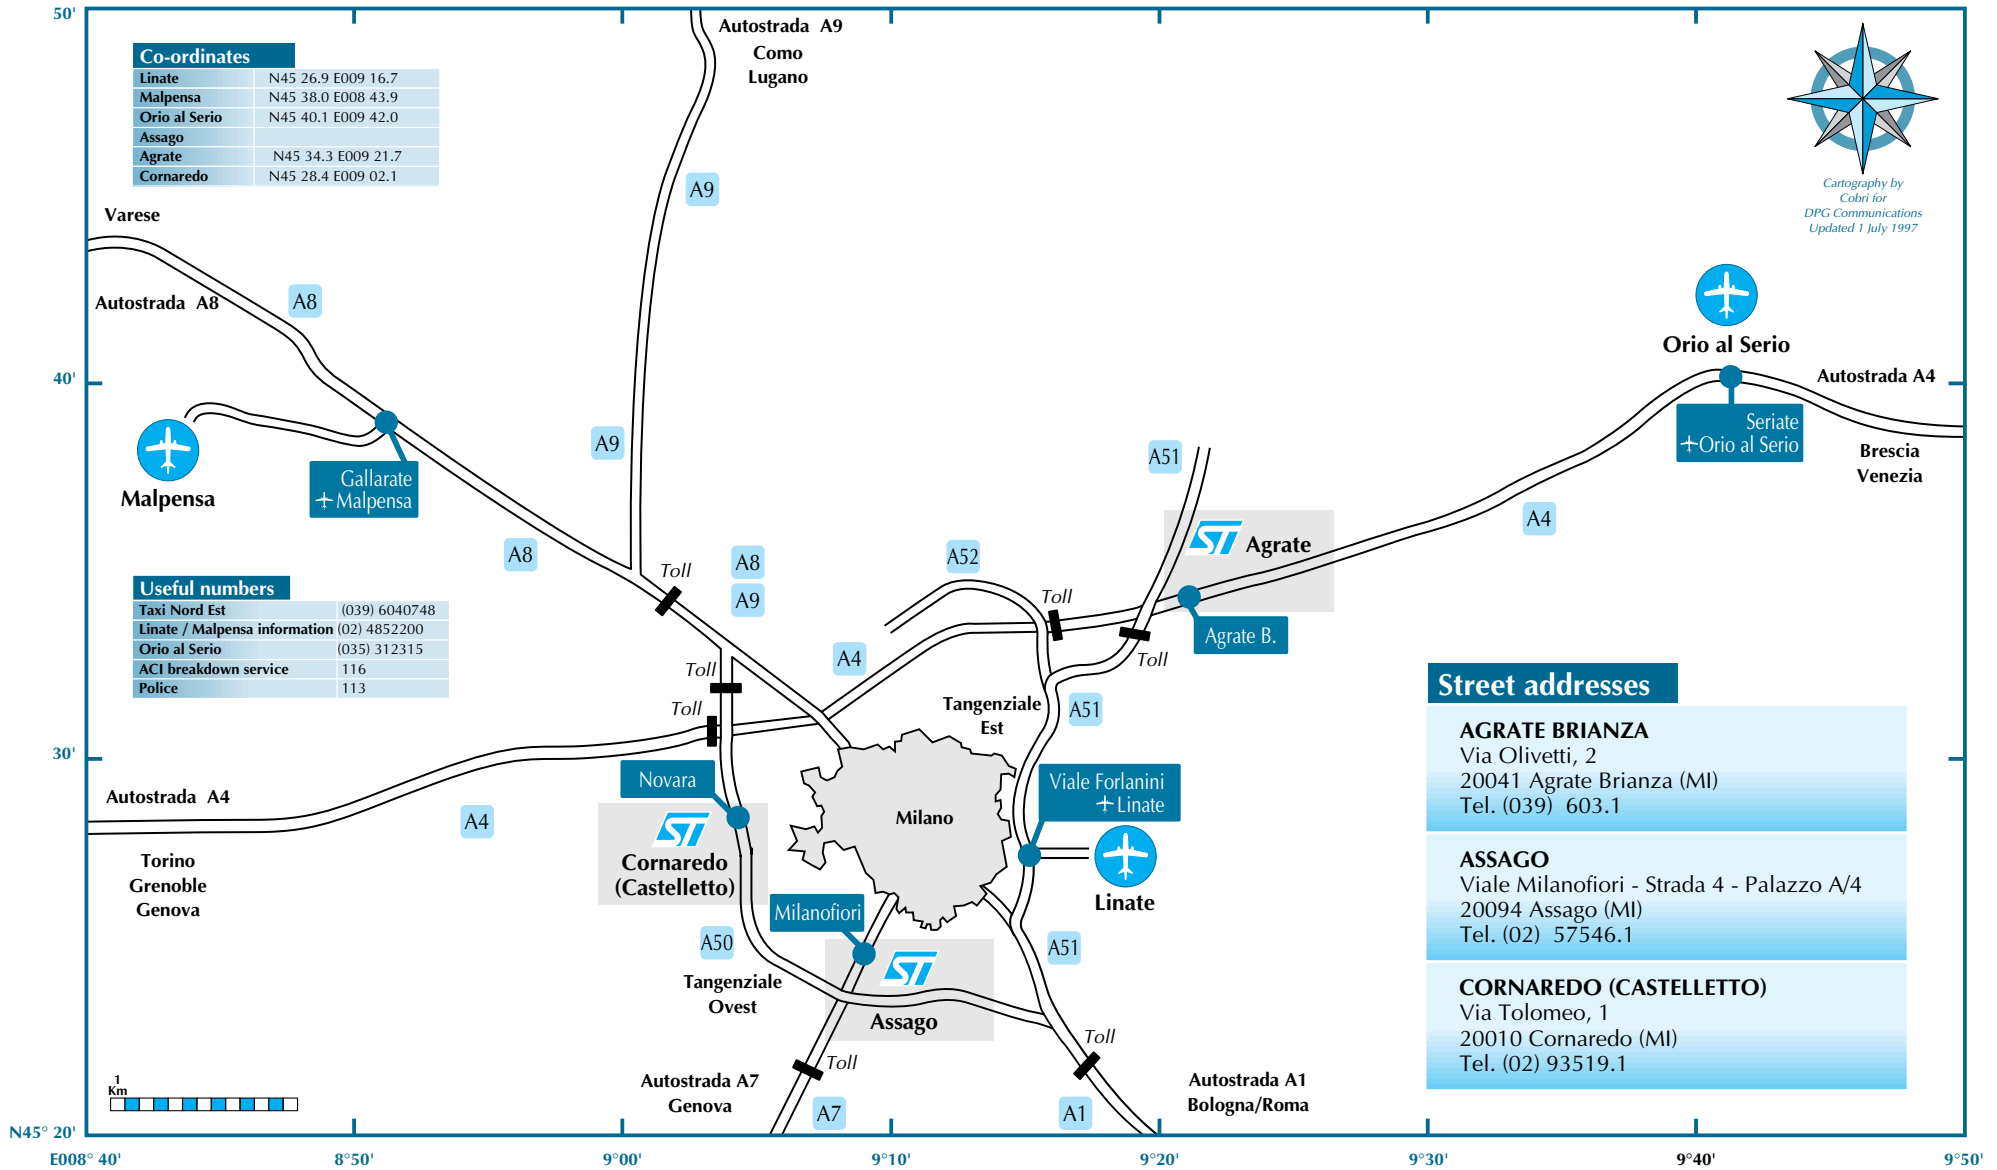

ST SITES AND AIRPORTS IN THE MILAN AREA

Co-ordinates	
Linate	N45 26.9 E009 16.7
Malpensa	N45 38.0 E008 43.9
Orio al Serio	N45 40.1 E009 42.0
Assago	
Agrate	N45 34.3 E009 21.7
Cornaredo	N45 28.4 E009 02.1

Useful numbers	
Taxi Nord Est	(039) 6040748
Linate / Malpensa information	(02) 4852200
Orio al Serio	(035) 312315
ACI breakdown service	116
Police	113

Street addresses	
AGRATE BRIANZA	Via Olivetti, 2 20041 Agrate Brianza (MI) Tel. (039) 603.1
ASSAGO	Viale Milanofiori - Strada 4 - Palazzo A/4 20094 Assago (MI) Tel. (02) 57546.1
CORNAREDO (CASTELLETO)	Via Tolomeo, 1 20010 Cornaredo (MI) Tel. (02) 93519.1

 Cartography by
 Cobri for
 DPG Communications
 Updated 1 July 1997