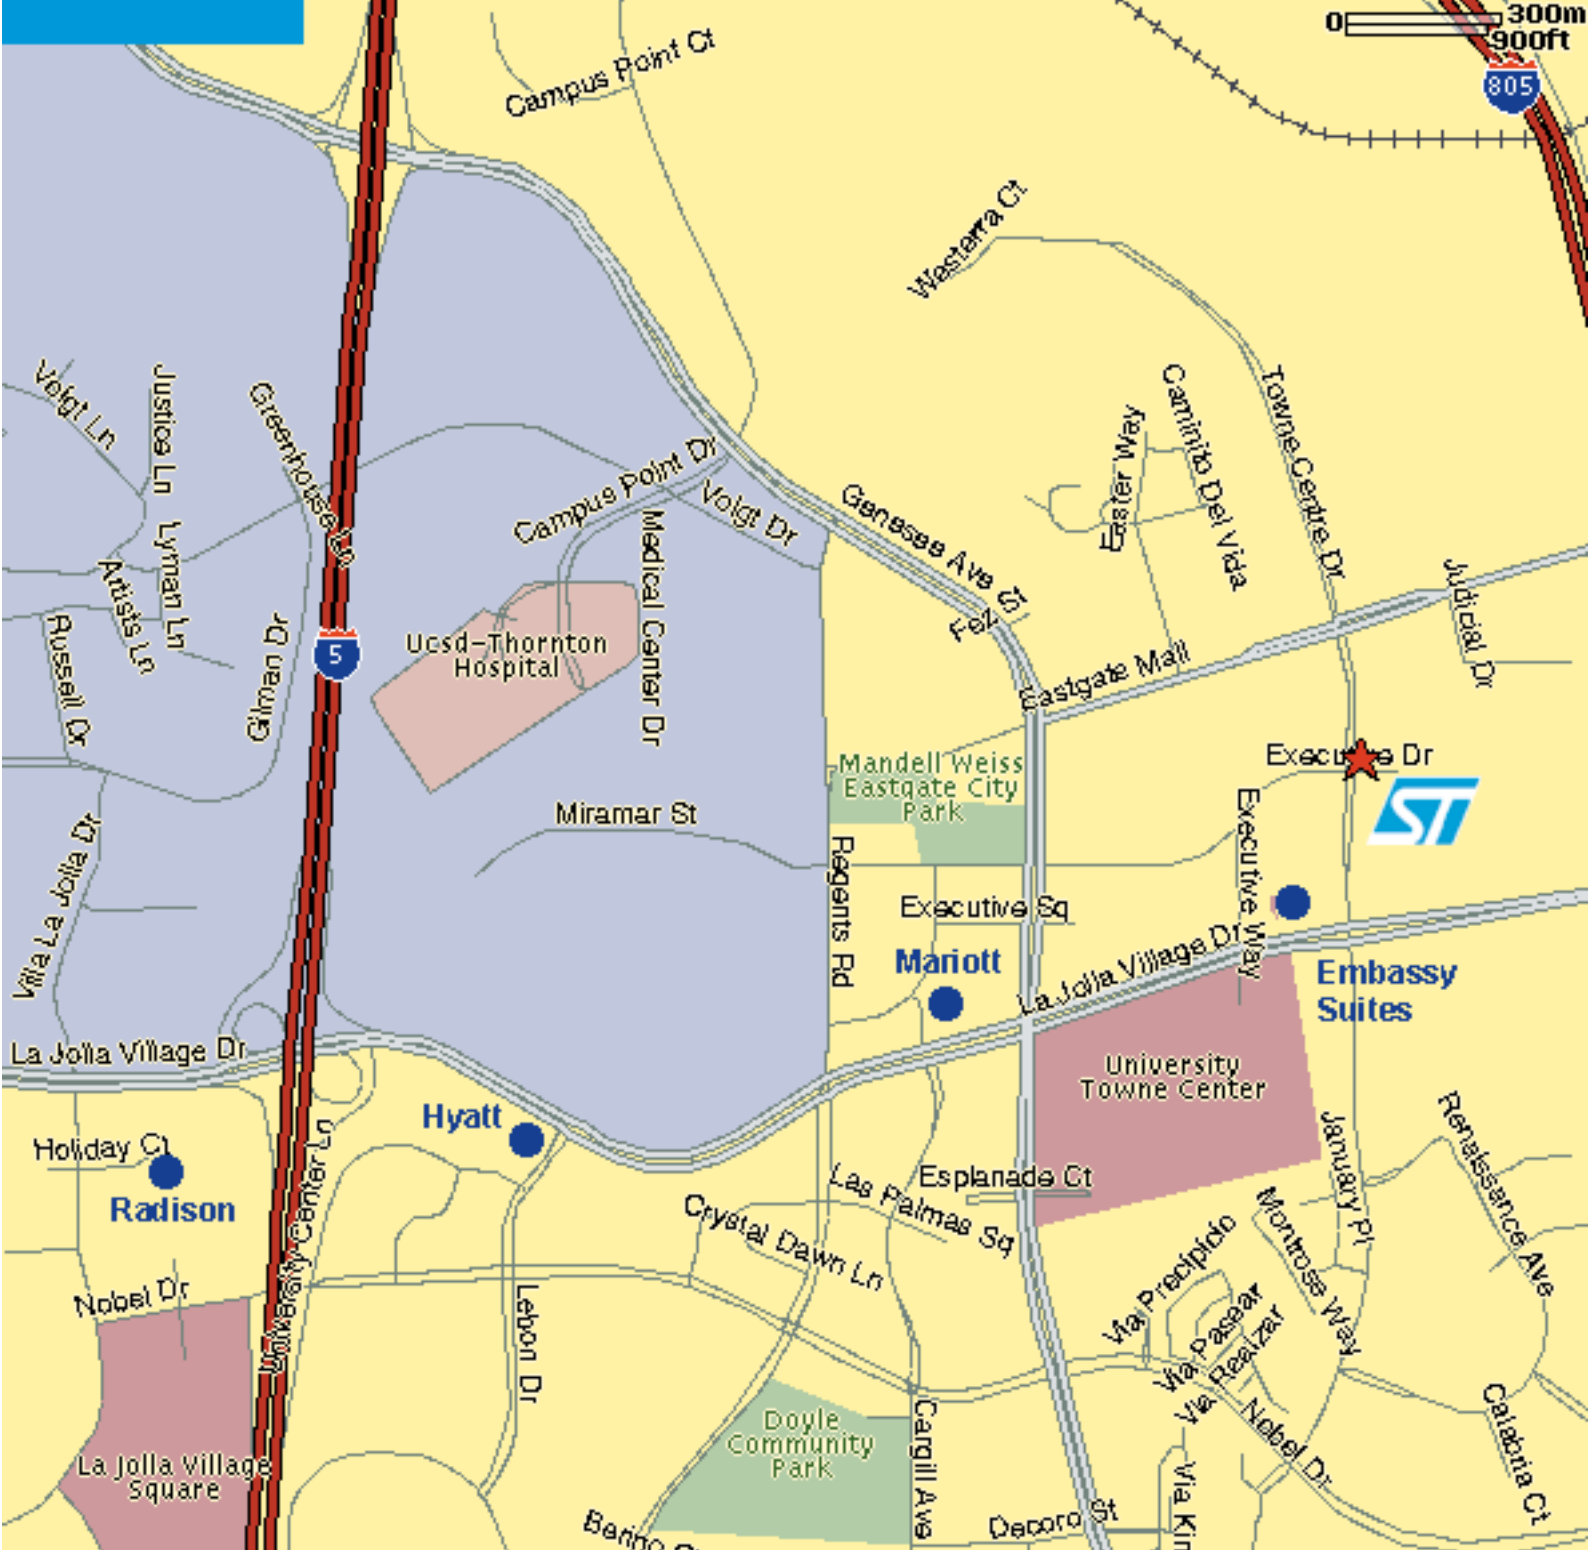

0 300m 900ft

Campus Point Ct

Wastarra Ct

Volgt Ln  
Justice Ln  
Lyman Ln  
Artists Ln  
Russell Dr

Greenhous Ln  
Gilman Dr

Campus Point Dr  
Volgt Dr

Ucsd-Thornton Hospital

Medical Center Dr

Genesee Ave St  
Fez

Easter Way  
Caminito Del Vicio  
Towne Centre Dr

Judicial Dr

Miramar St

Mandell Weiss  
Eastgate City  
Park

Executive Dr

Regents Rd

Executive Sq

Esplanade Ct

January Pl

Renaissance Ave

Nobel Dr

La Jolla Village  
Square

Lebon Dr

Crystal Dawn Ln

Las Palmas Sq

Via Precipicio  
Via Paseo  
Via Realzar

Montrose Way

Catabria Ct

Barino Ct

Cargill Ave

Decoro St

Via Kin