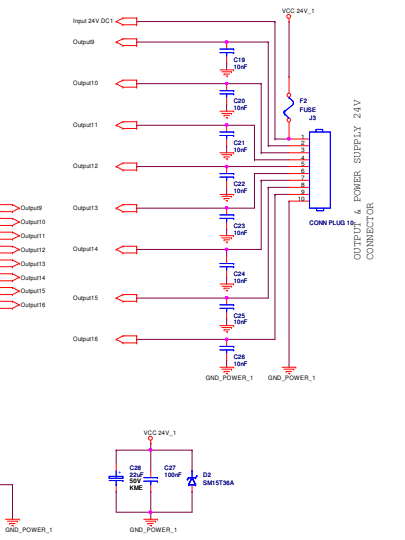

Digital INPUT & 6V OUTPUT CONNECTOR

OUTPUT & POWER SUPPLY 24V CONNECTOR

Power Supply for DC/DC converter 8-35V

Digital INPUT & 6V OUTPUT CONNECTOR

OUTPUT & POWER SUPPLY 24V CONNECTOR