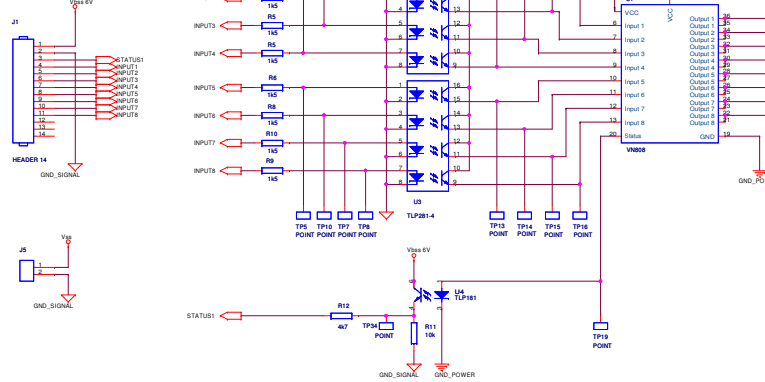

Digital INPUT & 6V OUTPUT CONNECTOR

OUTPUT & POWER SUPPLY 24V CONNECTOR

Power Supply for DC/DC converter 8-35V

Digital INPUT & 6V OUTPUT CONNECTOR

OUTPUT & POWER SUPPLY 24V CONNECTOR