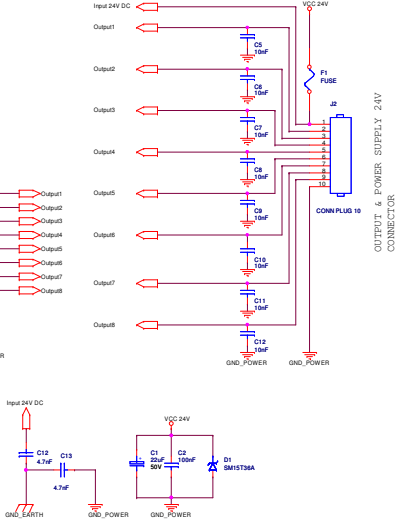

Digital INPUT & 6V OUTPUT CONNECTOR

OUTPUT & POWER SUPPLY 24V CONNECTOR

Power Supply for DC/DC converter 8-35V

Digital INPUT & 6V OUTPUT CONNECTOR

OUTPUT & POWER SUPPLY 24V CONNECTOR