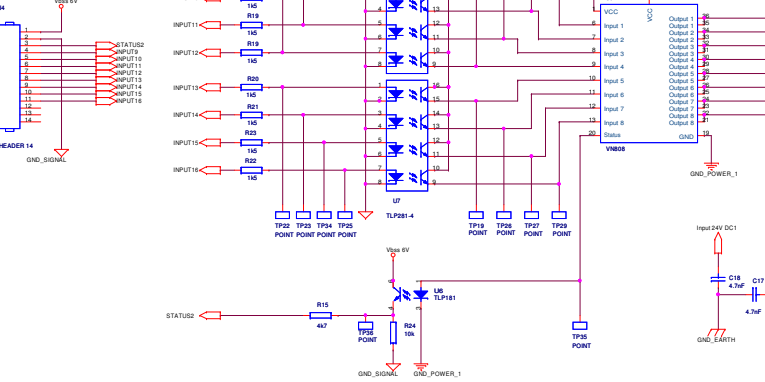

Digital INPUT & 6V OUTPUT CONNECTOR

OUTPUT & POWER SUPPLY 24V CONNECTOR

Power Supply for DC/DC converter 8-35V

Digital INPUT & 6V OUTPUT CONNECTOR

OUTPUT & POWER SUPPLY 24V CONNECTOR