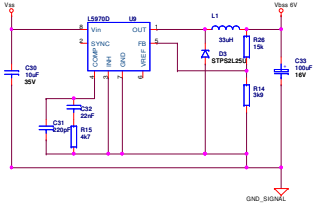

Digital INPUT & 6V OUTPUT CONNECTOR

OUTPUT & POWER SUPPLY 24V CONNECTOR

Power Supply for DC/DC converter 8-35V

Digital INPUT & 6V OUTPUT CONNECTOR

OUTPUT & POWER SUPPLY 24V CONNECTOR